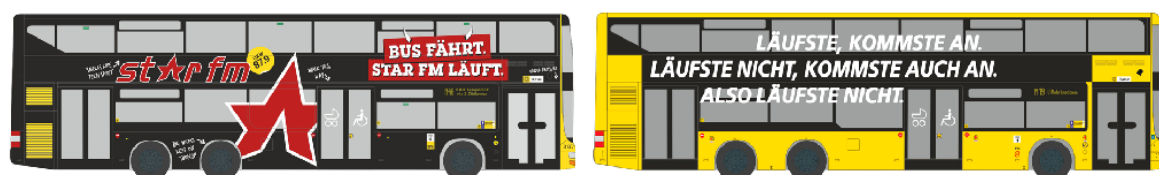

67699	MAN Lion's City DL 07 BVG - Star FM	€ 39,90
67799	MAN Lion's City DL07 BVG - Läufe kommste an	€ 39,90