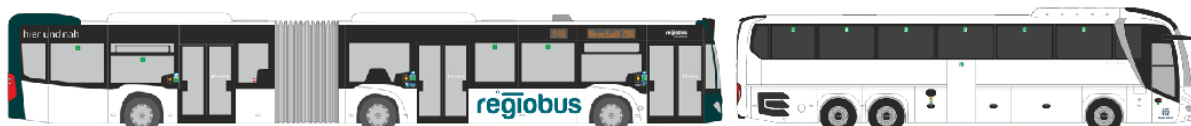

73686	Mercedes-Benz Citaro G '15 regiobus Hannover	€ 47,90
74854	MAN Lion's Coach L '17 Bundeswehr	€ 37,90